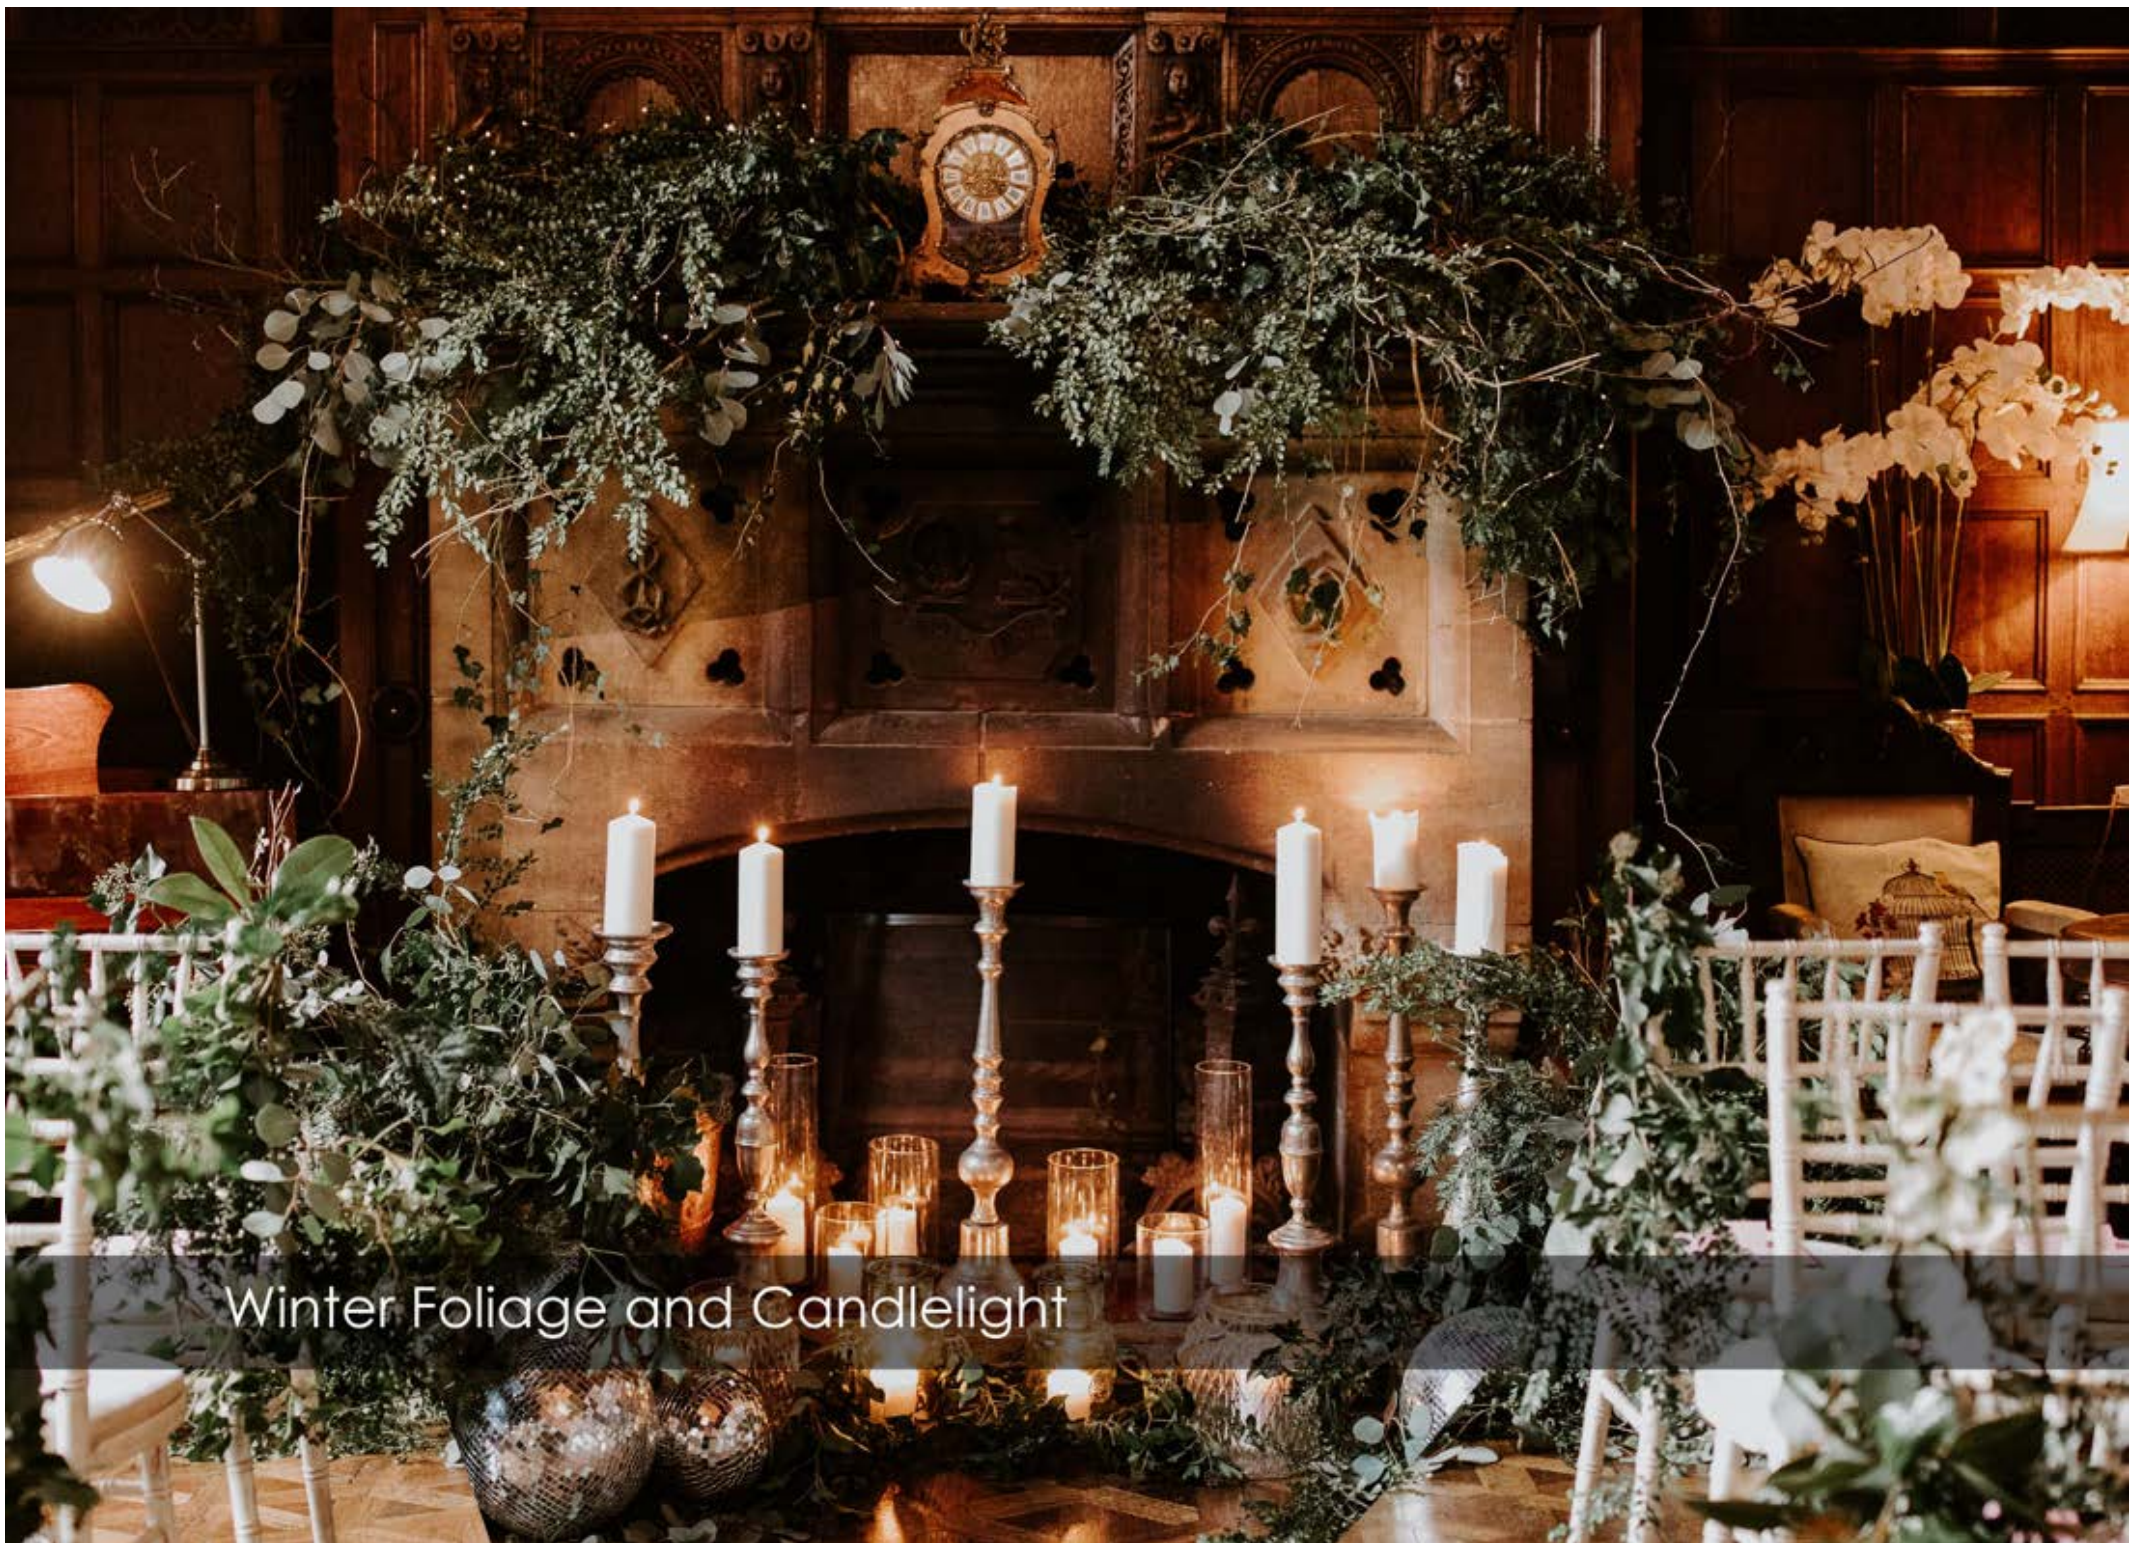

Dried Flower Installation with tassels and sequin fringe

Winter Foliage and Candlelight

Classic Foliage and Delicate Lights - Museum of St. John

Monochrome December Feast

Festive scheme at Virgin Hotel Shoreditch