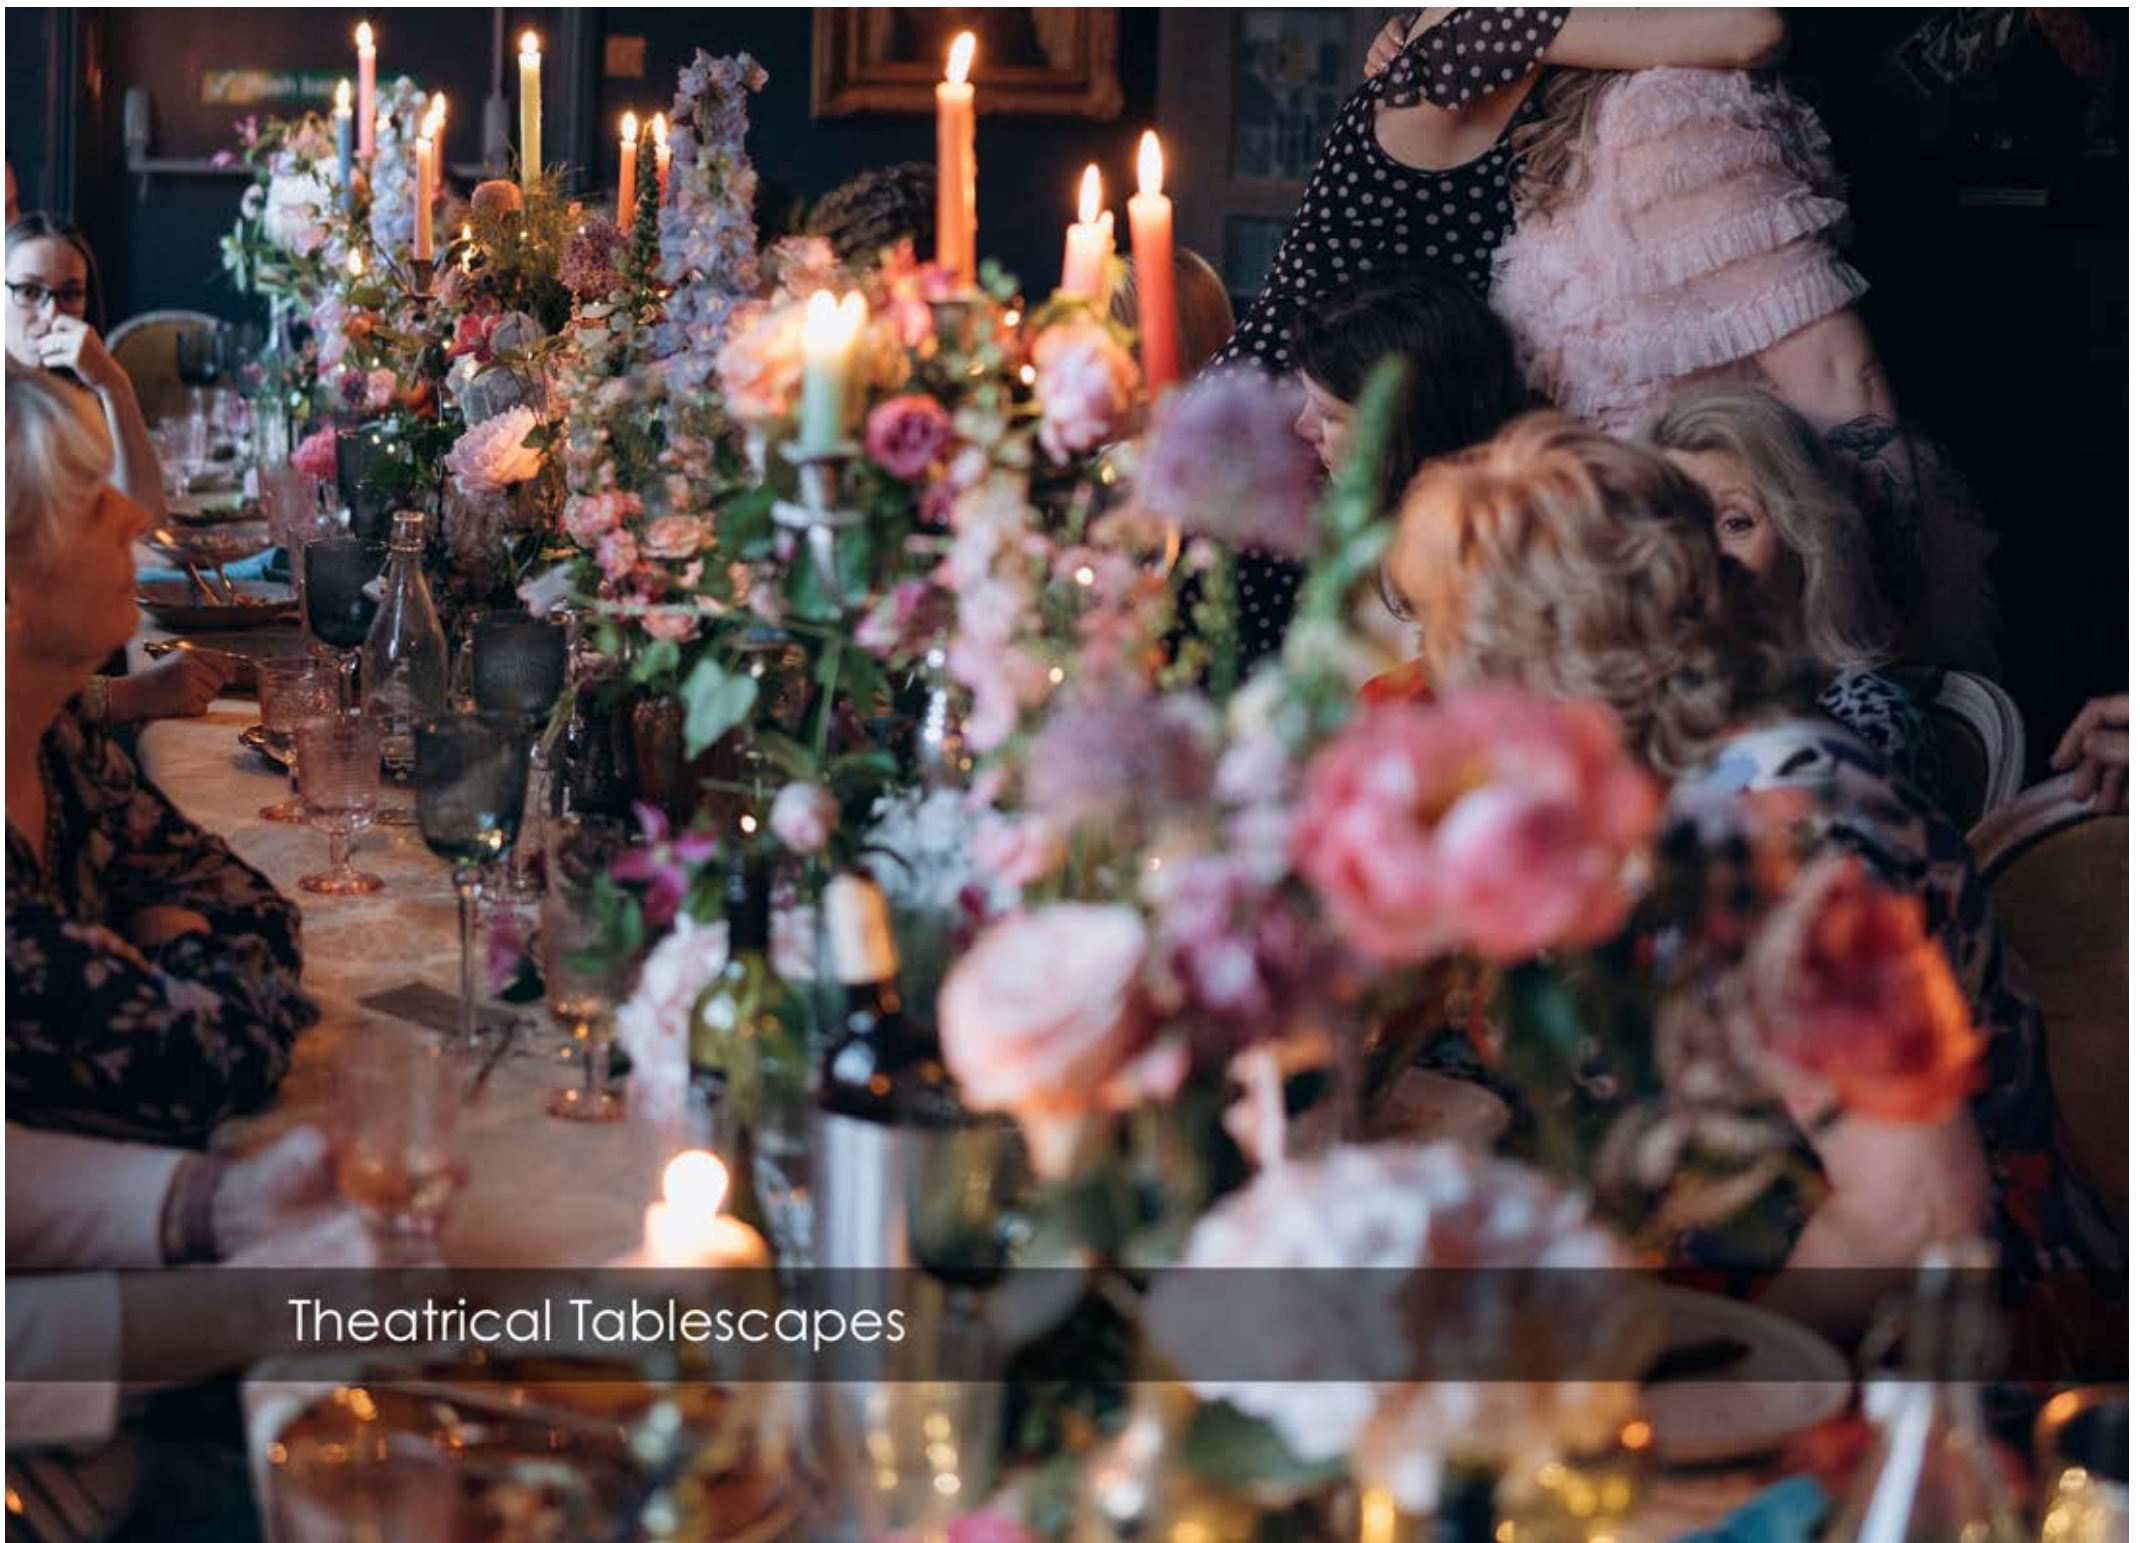

Spring Neon Garden- Cherry blossom & hyacinths

Sam Smith - BBC PROMS at The Royal Albert Hall

Sam Smith BBC Proms - Royal Albert Hall

Carnival Brights Mandap Design

Tropical Inspired

Theatrical Tablescapes