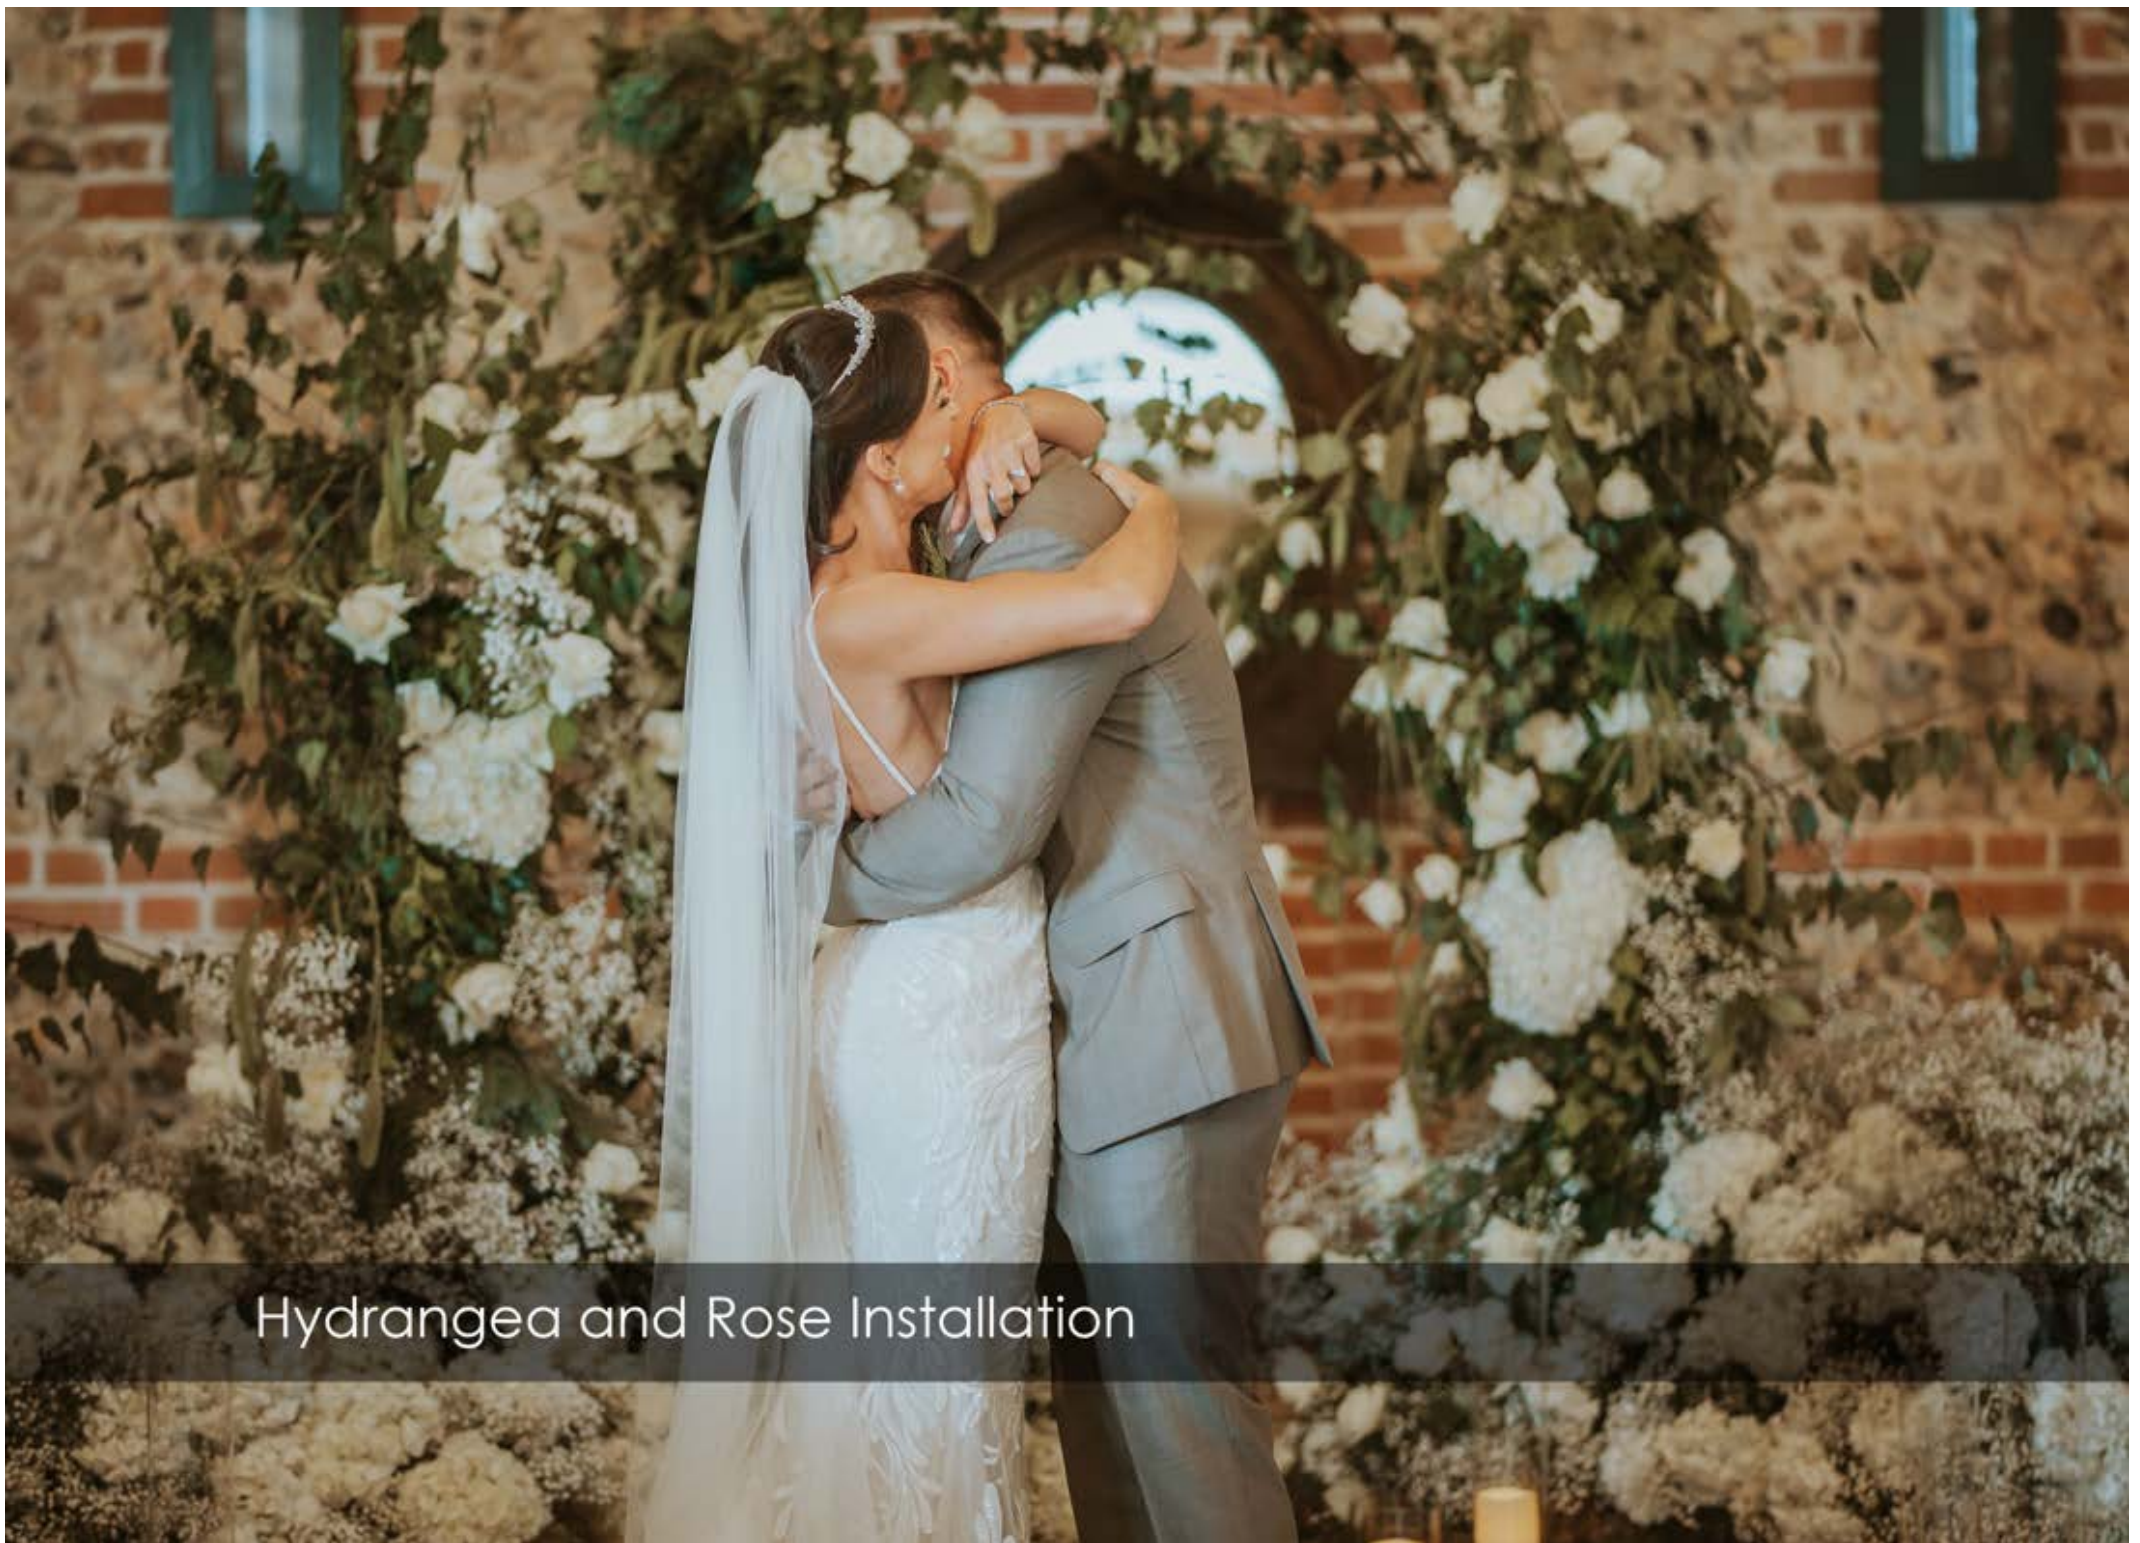

Hydrangea and Rose Installation