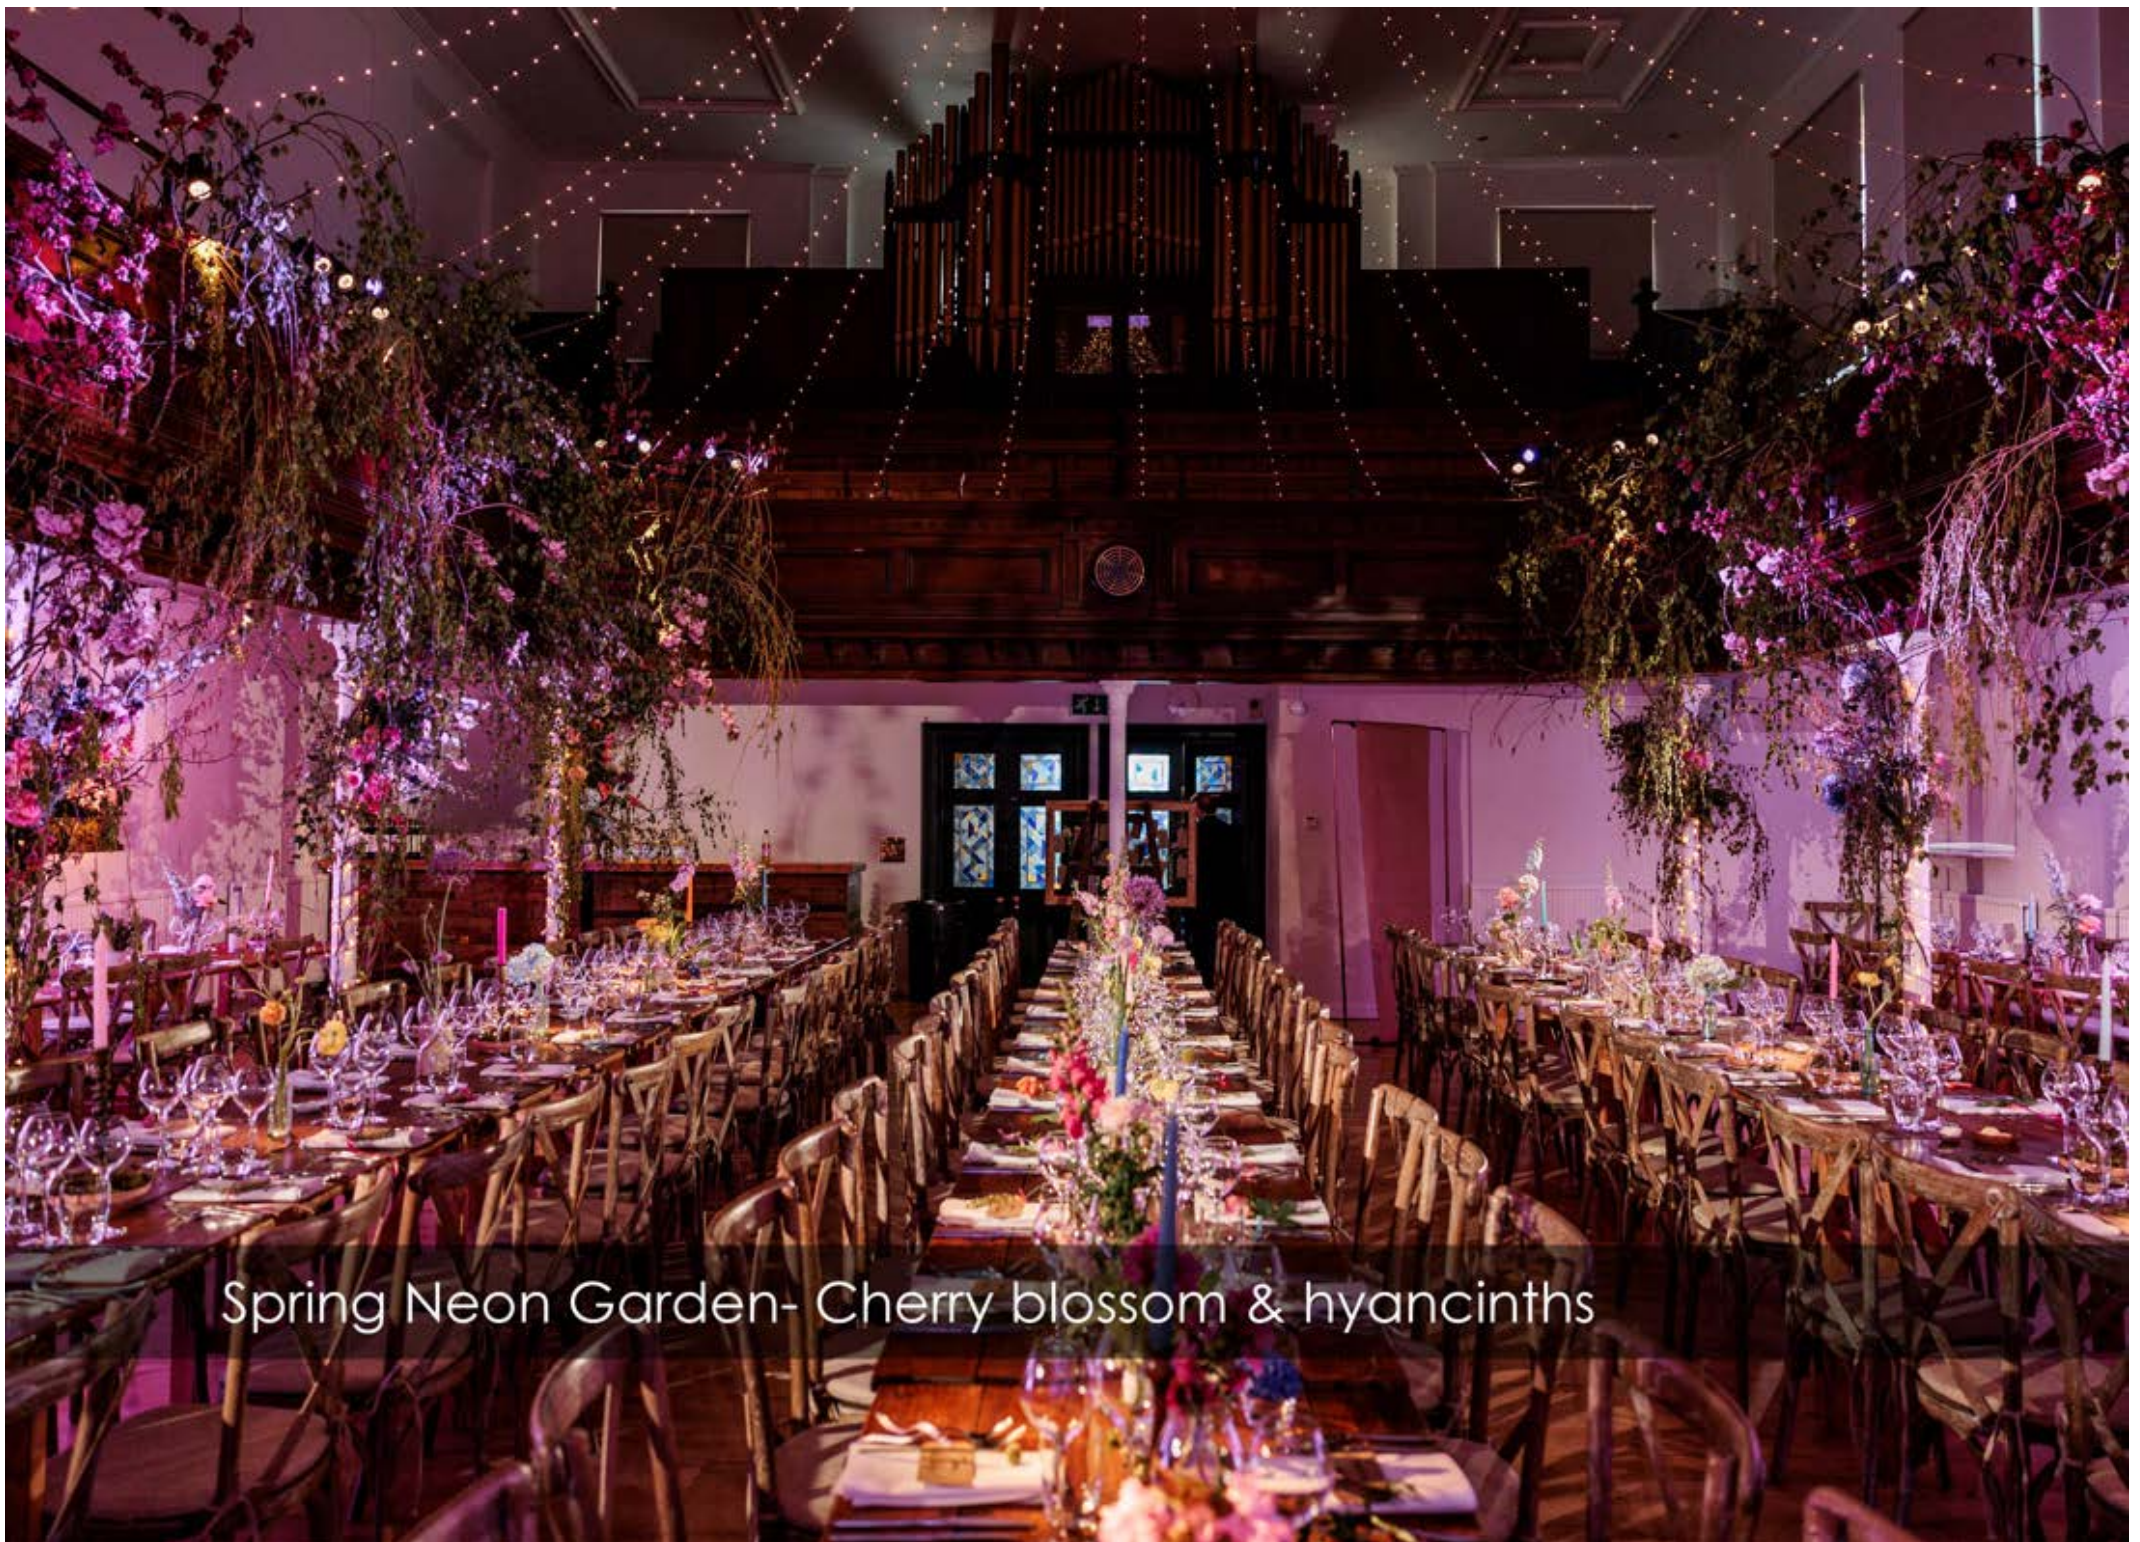

Spring Neon Garden- Cherry blossom & hyacinths

Sam Smith - BBC PROMS at The Royal Albert Hall

Sam Smith BBC Proms - Royal Albert Hall

Carnival Brights Mandap Design

Tropical Inspired

Theatrical Tablescapes