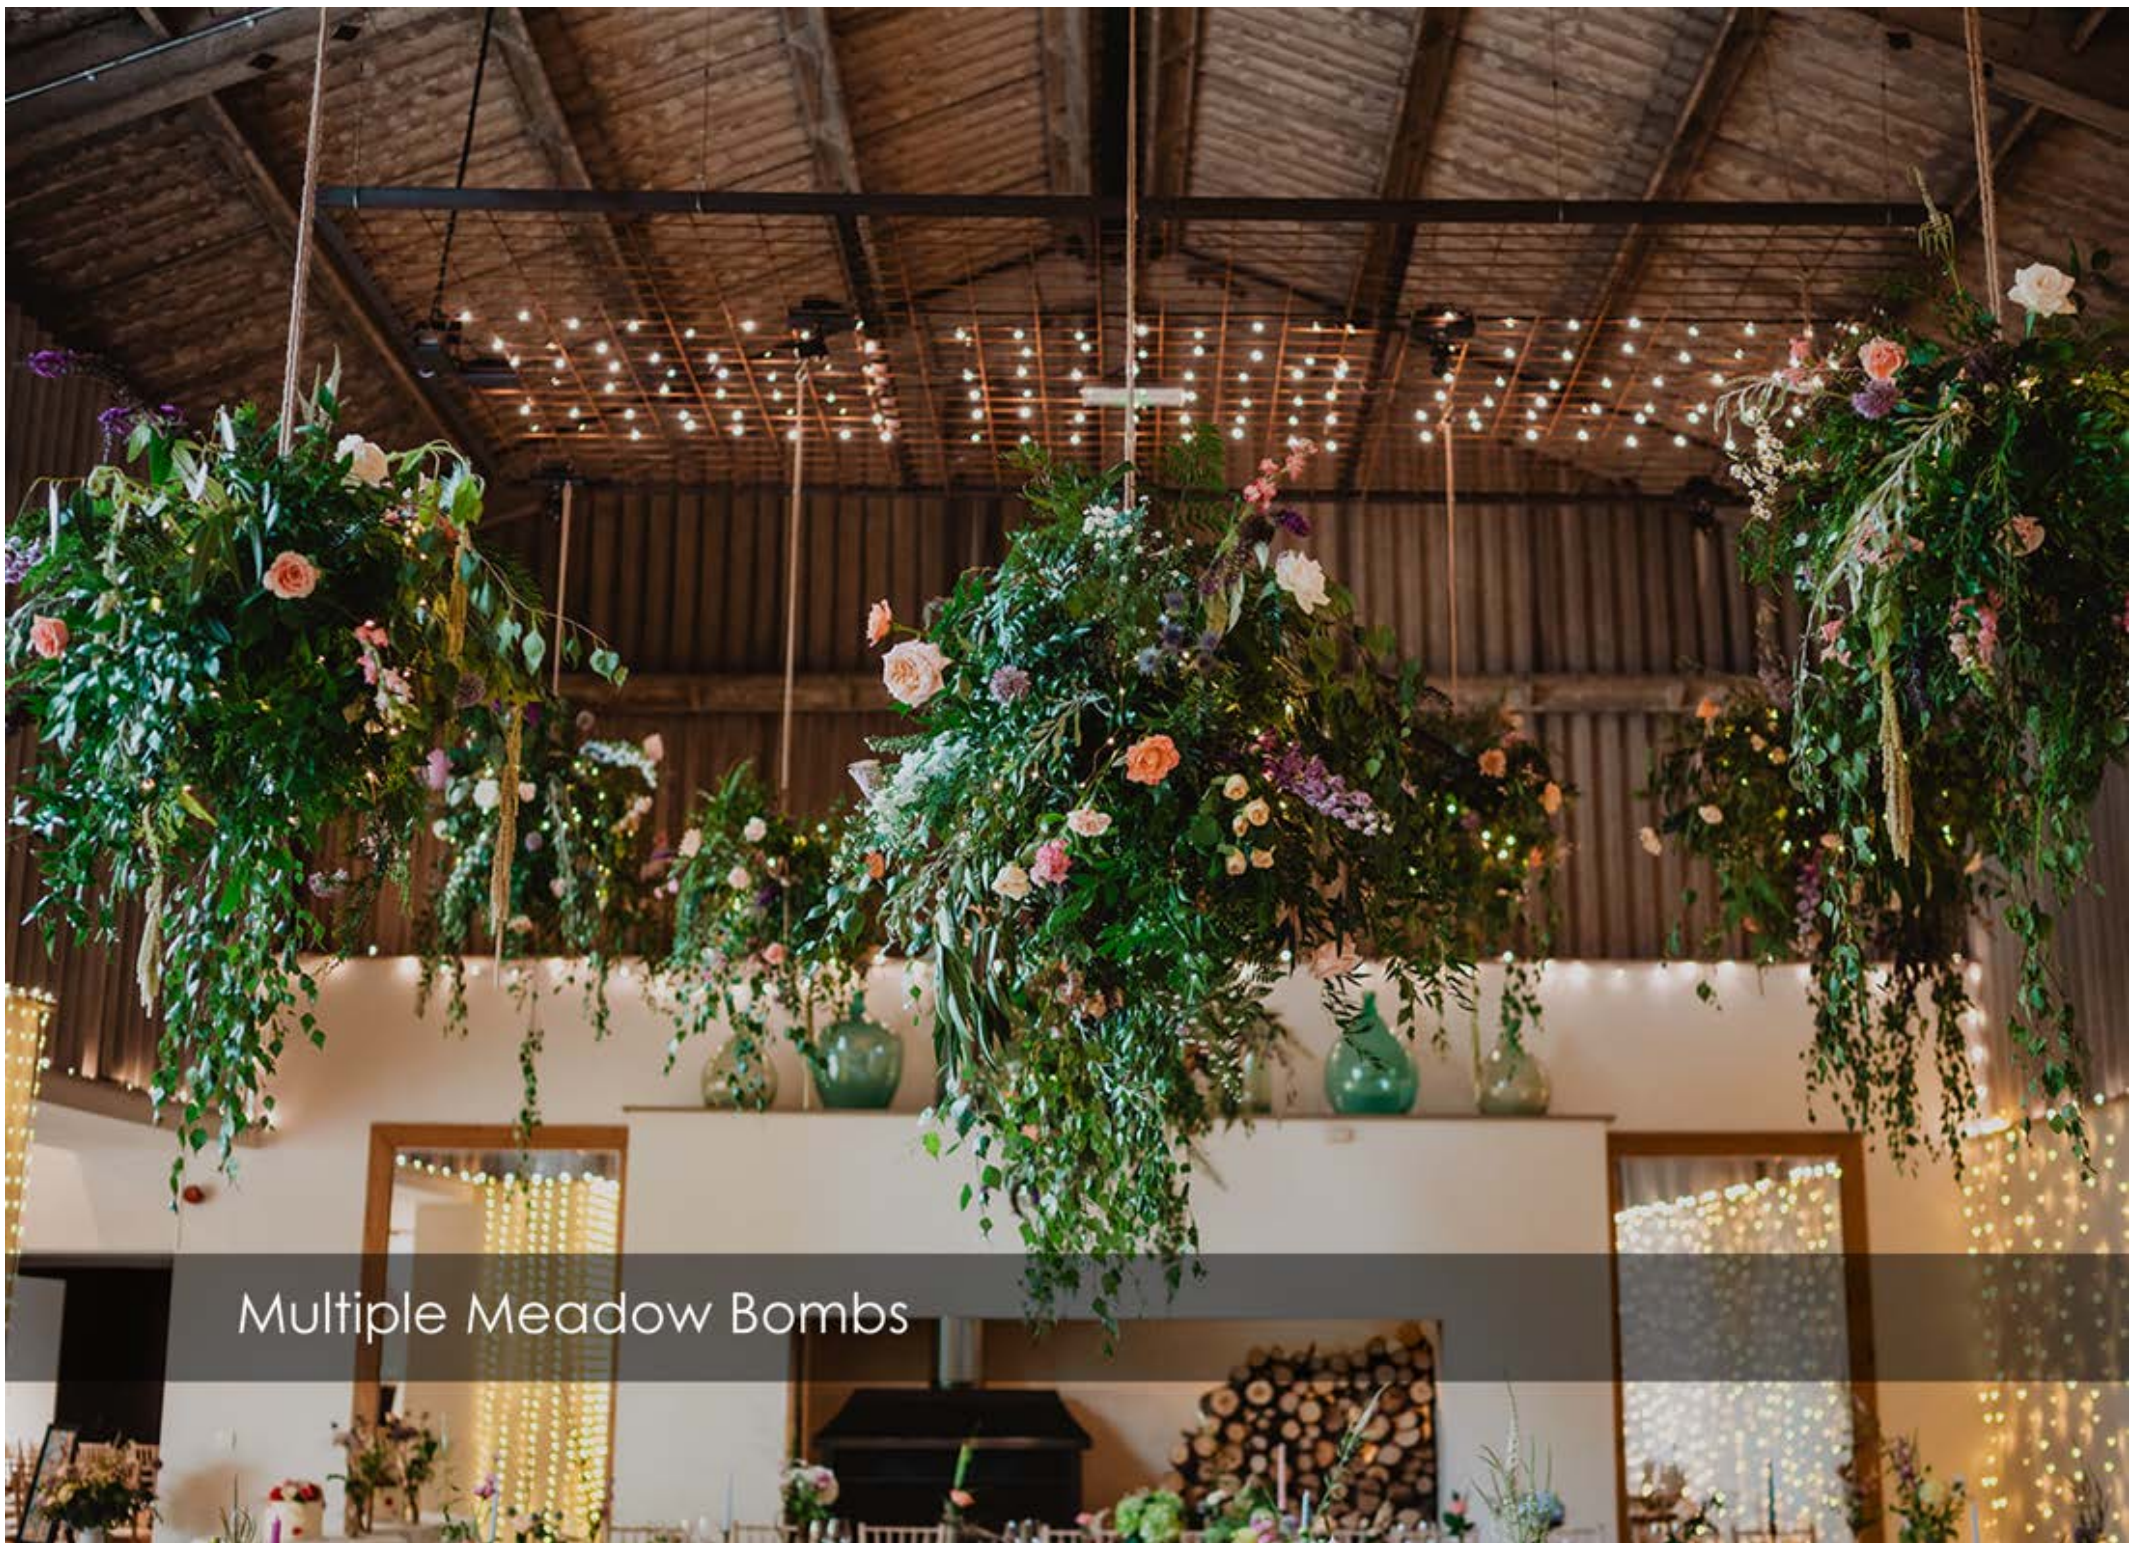

Multiple Meadow Bombs