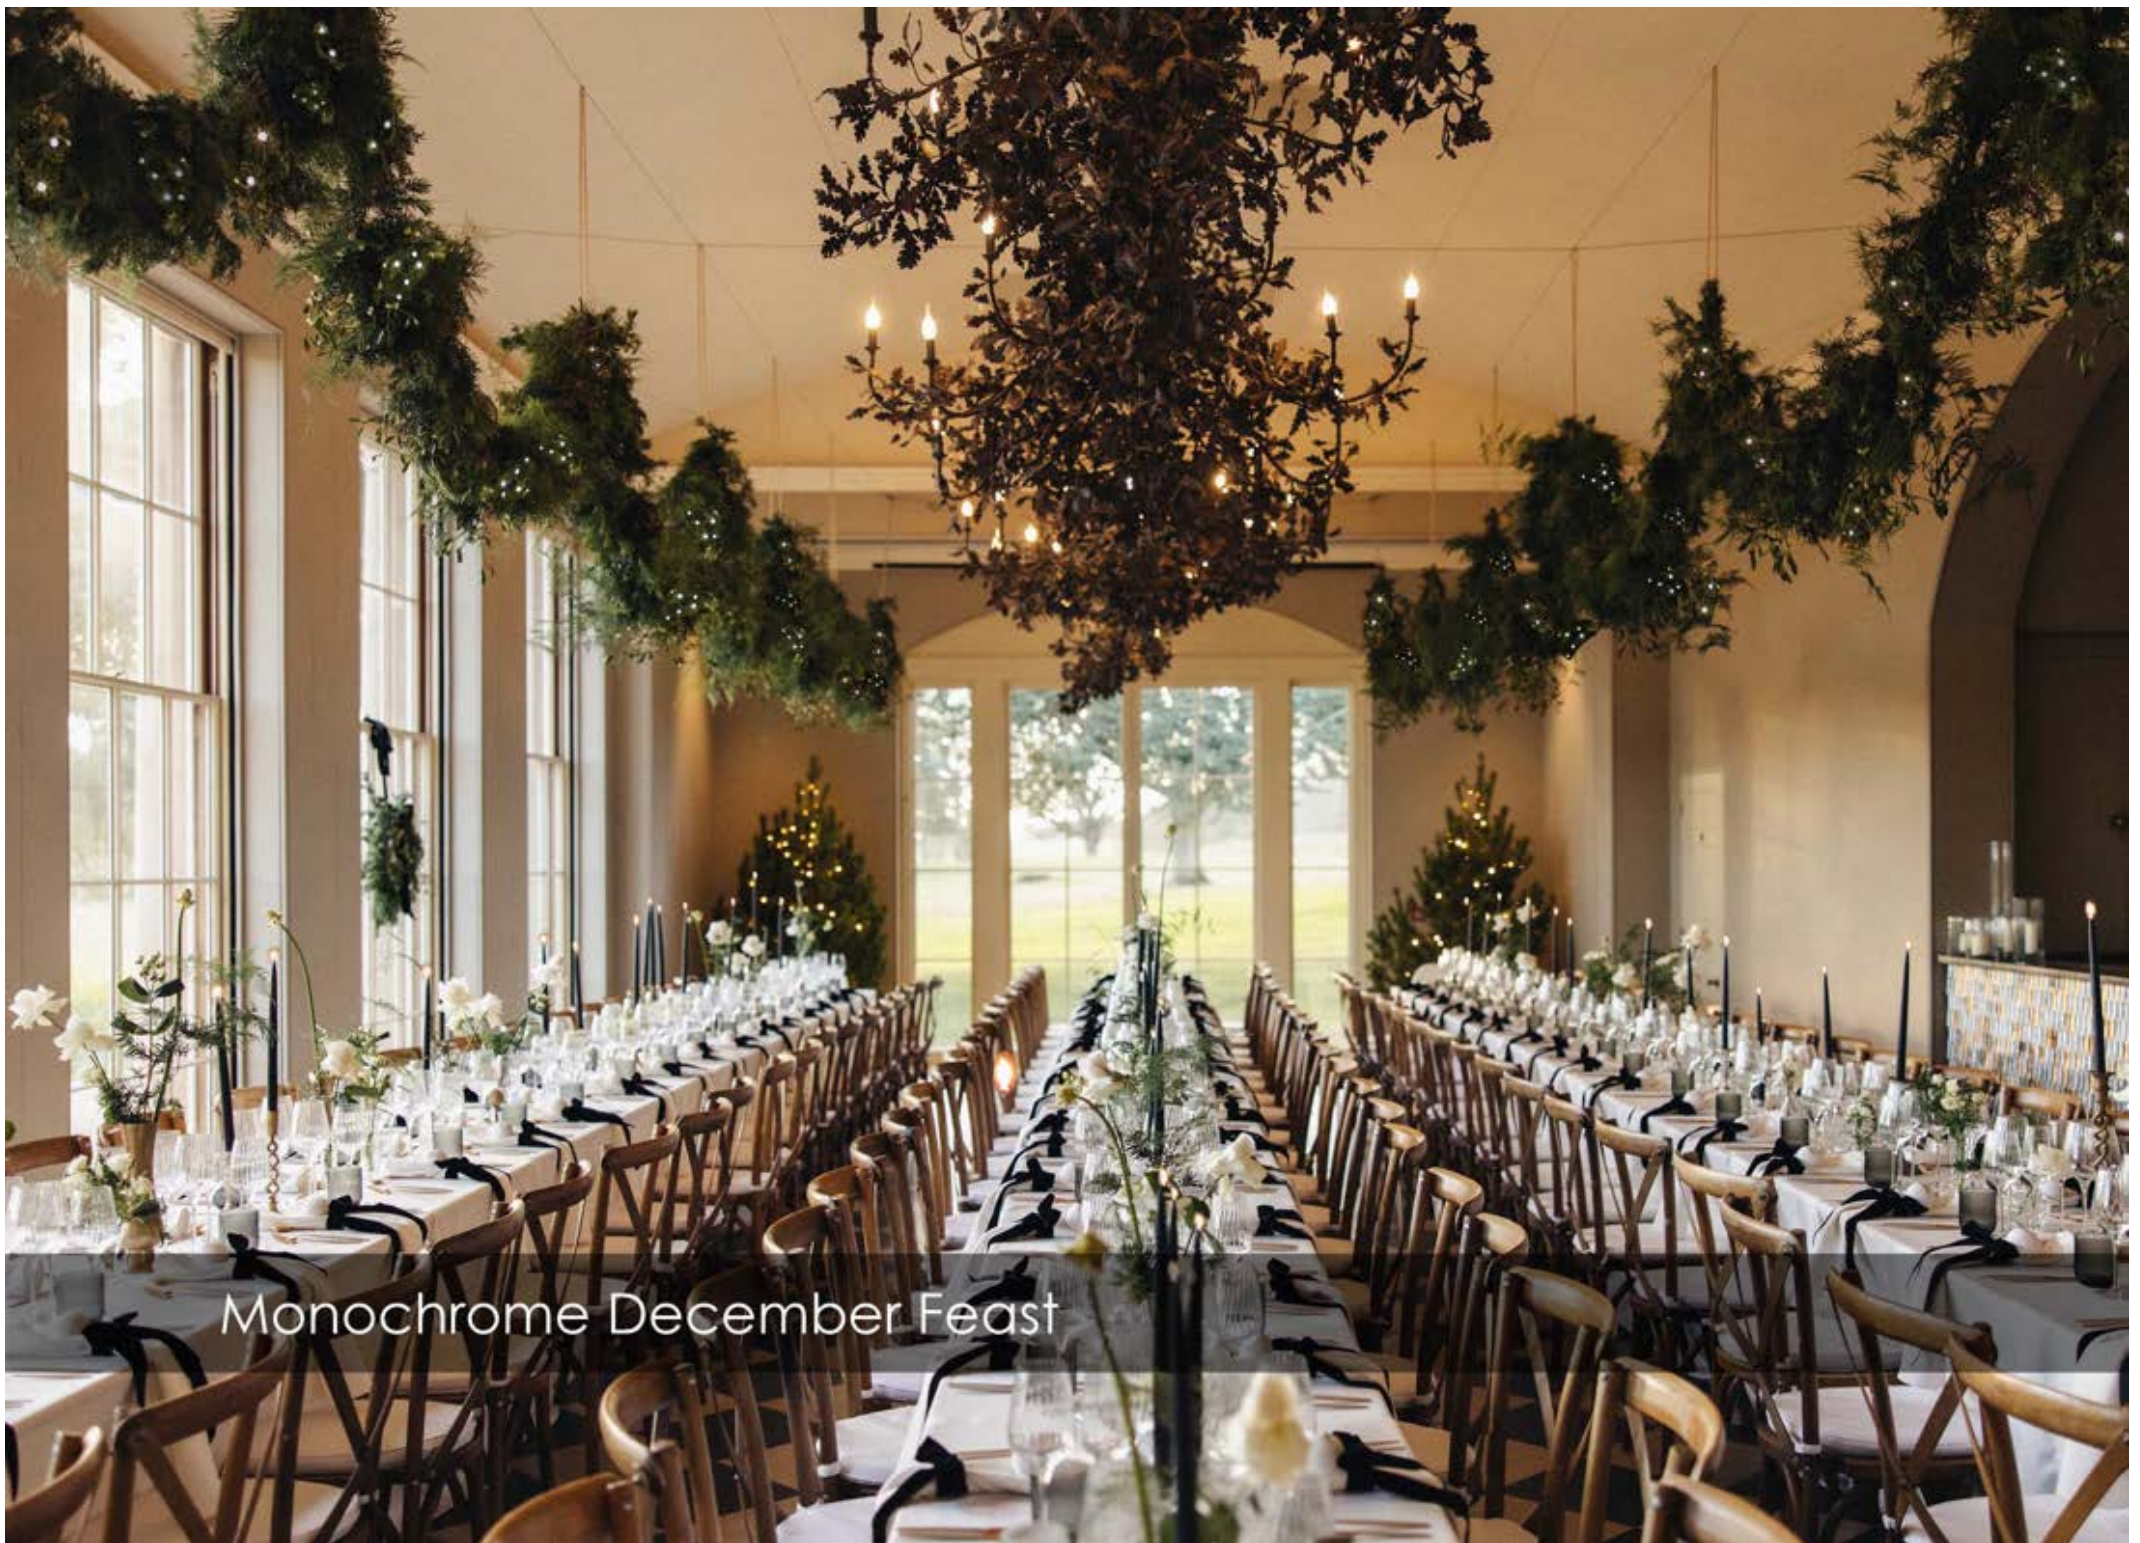

Dried Flower Installation with tassels and sequin fringe

Winter Foliage and Candlelight

Classic Foliage and Delicate Lights - Museum of St. John

Monochrome December Feast

Festive scheme at Virgin Hotel Shoreditch