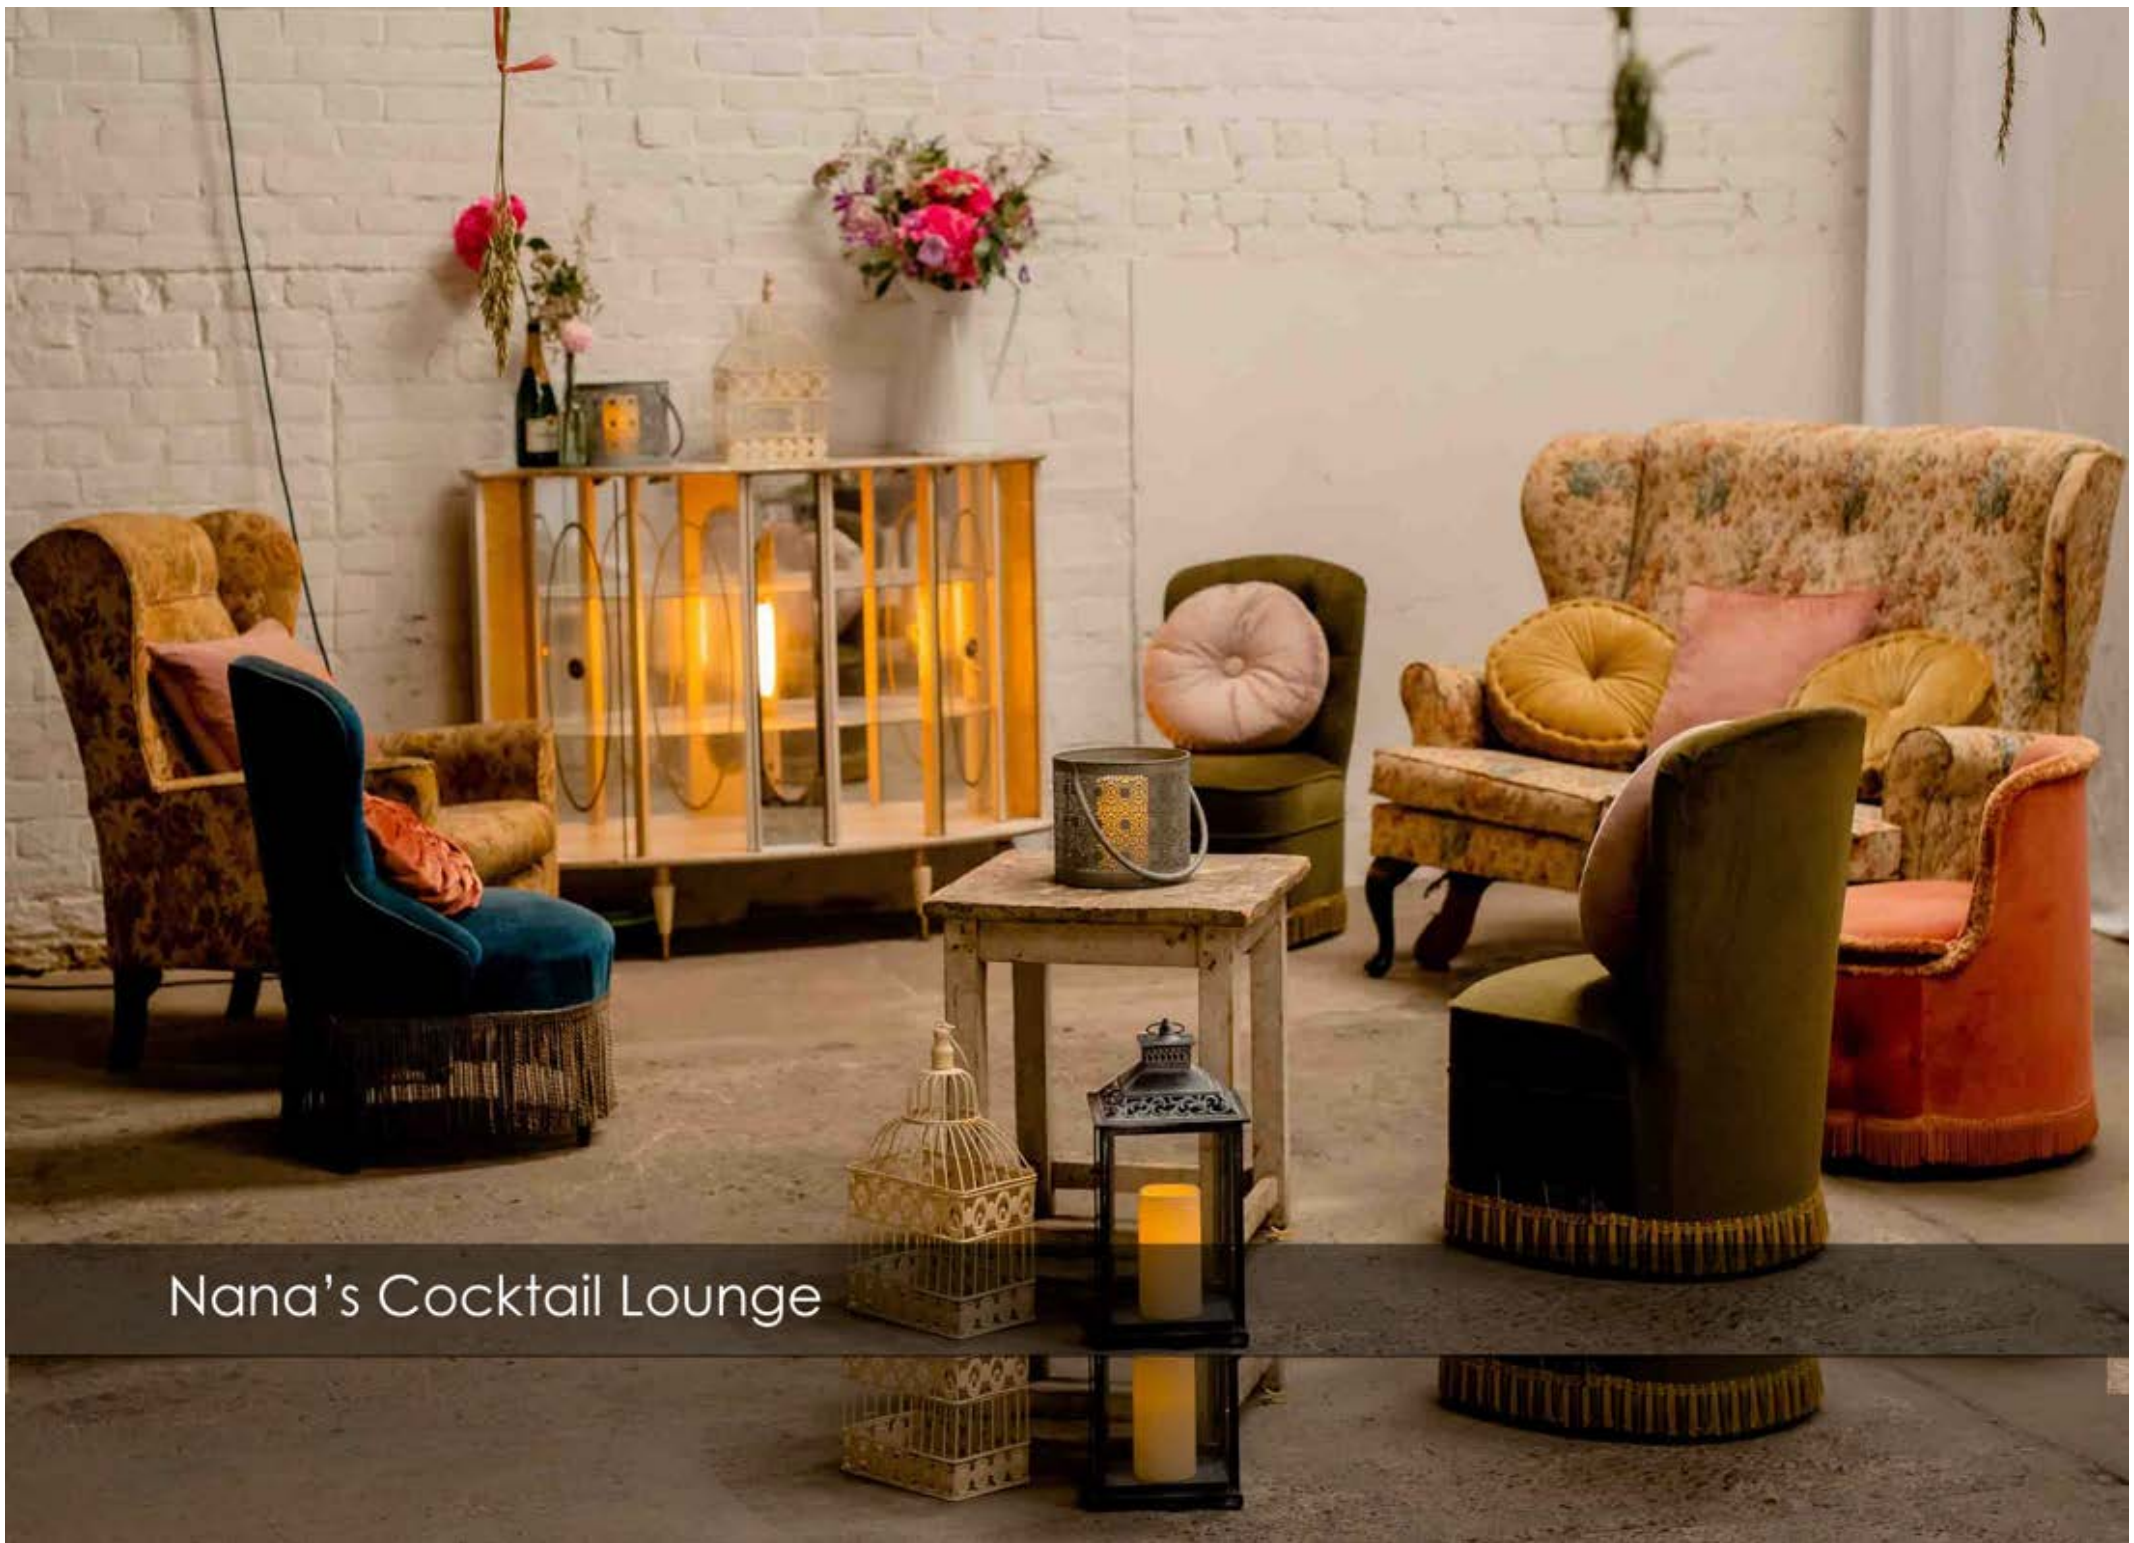

Props/Scenes

Secret Garden Scene

A Collection of Vintage Rugs

Endless Summer Lounge

Star Ceiling Cabana

Nana's Cocktail Lounge

Deluxe Vintage Shades

Handmade table cloths for influencer event - Kimpton Fitzroy